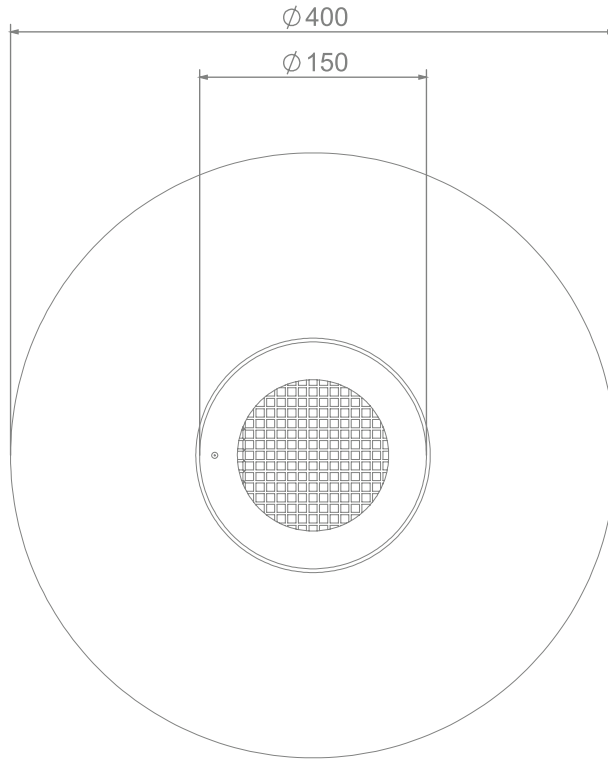

## INFORMATION ABOUT THE PRODUCT

Dimensions	150 x 150 cm
Safety zone	400 x 400 cm
Safety zone area	11 m <sup>2</sup>
Overall height	0 cm
Free fall height	90 cm
Amount of users	
Product complies with PN-EN 1176-1:2017-12	YES
Availability of spare parts	YES
Age range	1-8
According to PN-EN 1176-1:2017-12 norm, the product requires applying a safety surface according to the product's free fall height.	

SCALE 1:50